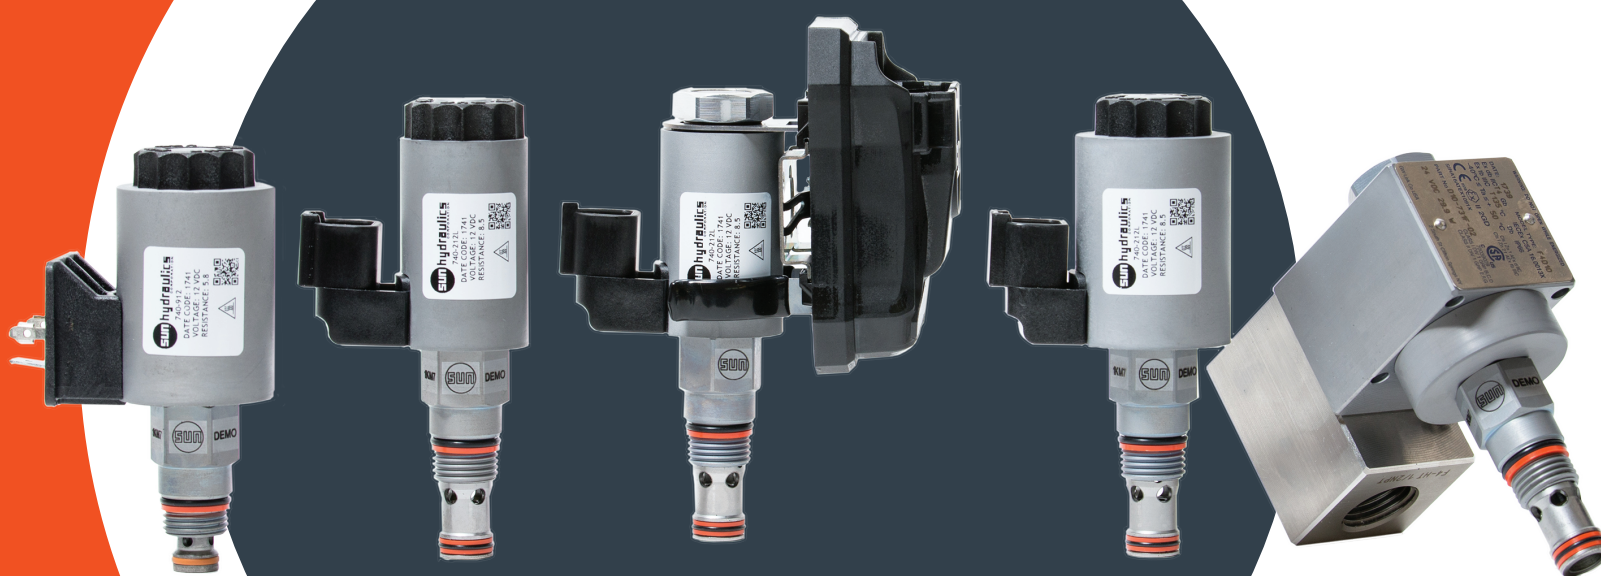

FLeX Series Solenoid Valves & Coils

Discover Sun Hydraulics' FLeX™ family of competitively priced, high-performance electro-hydraulic products. These solenoid-operated cartridge valves and coils are the first products in the FLeX Series Solenoid Valves line for both the mobile and industrial hydraulics markets.

sun FLeX™

High Reliability

10 million on-off operational cycles

Low Internal Leakage

Less than one drop per minute

Cost-Effective

Valve + coil price delivers excellent value

Flexible Configurations

Coil options for mobile, industrial & explosion-proof applications