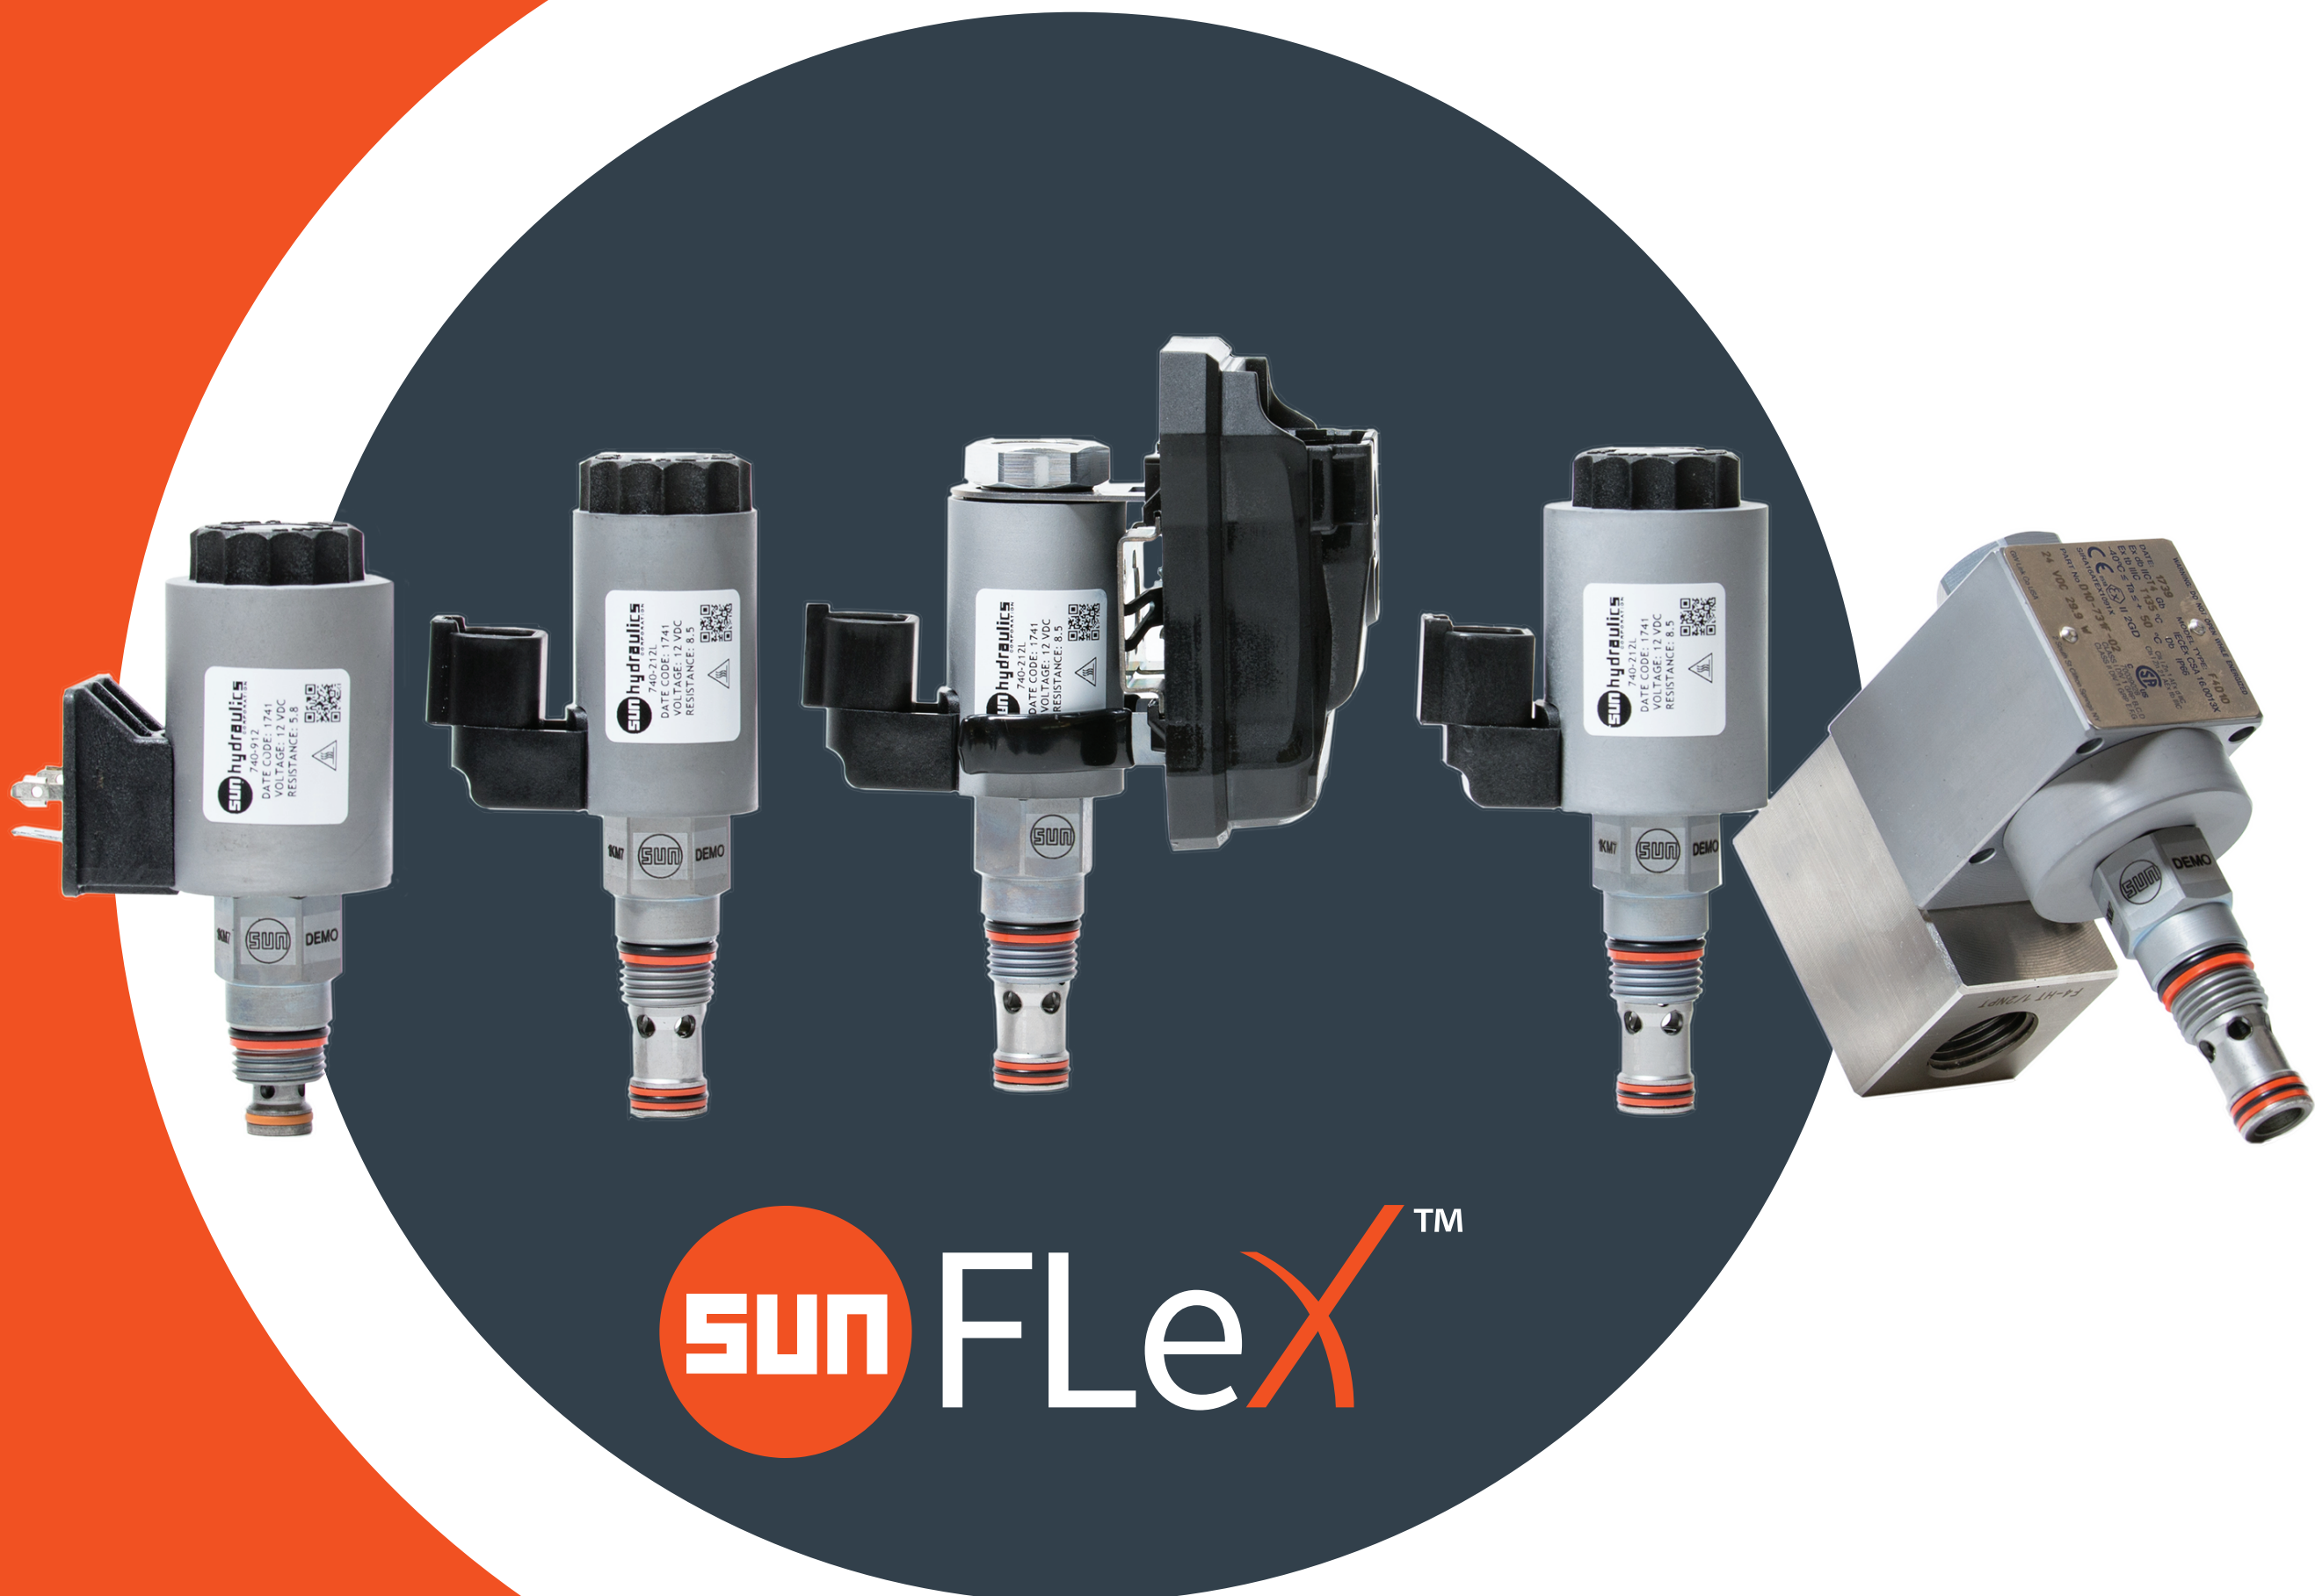

FLeX Series Solenoid Valves & Coils

Discover Sun Hydraulics' FLeX™ family of competitively priced, high-performance electro-hydraulic products. These solenoid-operated cartridge valves and coils are the first products in the FLeX Series Solenoid Valves line for both the mobile and industrial hydraulics markets.

sun FLeX™

High Reliability

10 million on-off operational cycles

Low Internal Leakage

Less than one drop per minute

Cost-Effective

Valve + coil price delivers excellent value

Flexible Configurations