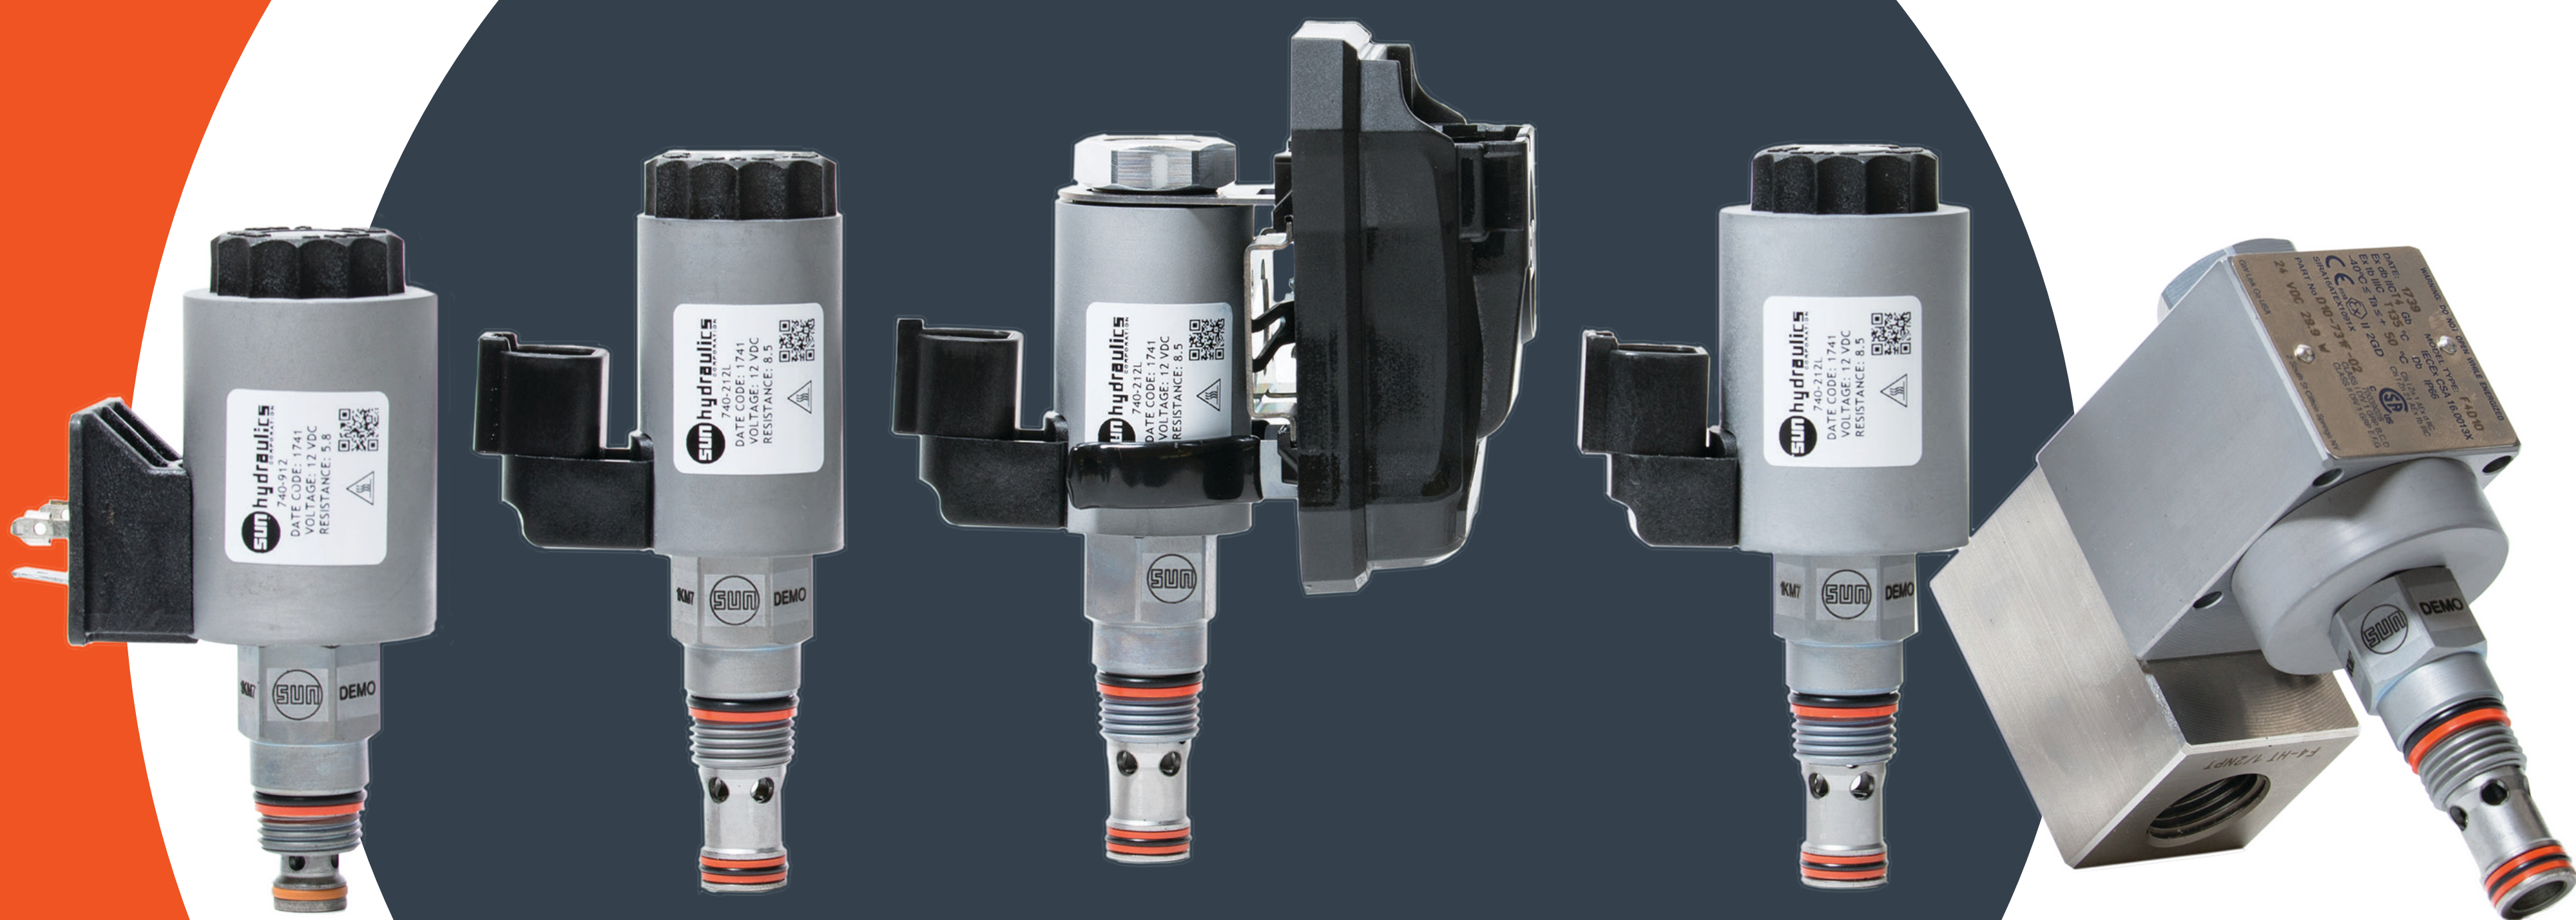

FLeX Series Solenoid Valves & Coils

Discover Sun Hydraulics' FLeX™ family of competitively priced, high-performance electro-hydraulic products. These solenoid-operated cartridge valves and coils are the first products in the FLeX Series Solenoid Valves line for both the mobile and industrial hydraulics markets.

sun FLeX™

High Reliability

10 million on-off operational cycles

Low Internal Leakage

Less than one drop per minute

Cost-Effective

Valve + coil price delivers excellent value

Flexible Configurations

Coil options for mobile, industrial & explosion-proof applications