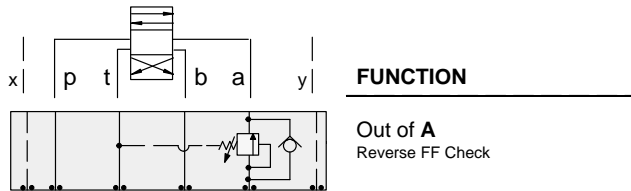

## Sequence Valves

Gauge Port (Plugged)	ALUMINIUM		SG IRON	
	Model Code	List Price	Model Code	List Price
.25 NPTF	<b>BKW</b>		<b>BKW/S</b>	
.25 BSPP	<b>BKW/M</b>		<b>BKW/T</b>	

07 SEQUENCE

TYPICAL CARTRIDGES USED WITH BODIES SHOWN ABOVE			
	Pilot Operated Sequence Valve		
	<b>RSHC Page 2.07</b>		
	Pilot Operated "Kick-Down" Sequence Valve		
	<b>SQHB Page 2.09</b>		
	Air Controlled, Pilot Operated Sequence Valve		
	<b>RSHE Page 2.11</b>		
<b>OTHER VALVES:</b>			

# ISO 07 SANDWICH BODIES

- Aluminium rated to 210 bar and SG Iron rated to 350 bar.
- See page viii for ordering cartridge/body and seals. Pressure ratings, material specifications on page xiv.

## Sequence Valves

ALUMINIUM		SG IRON	
Model Code	List Price	Model Code	List Price
<b>BK4</b>		<b>BK4/S</b>	