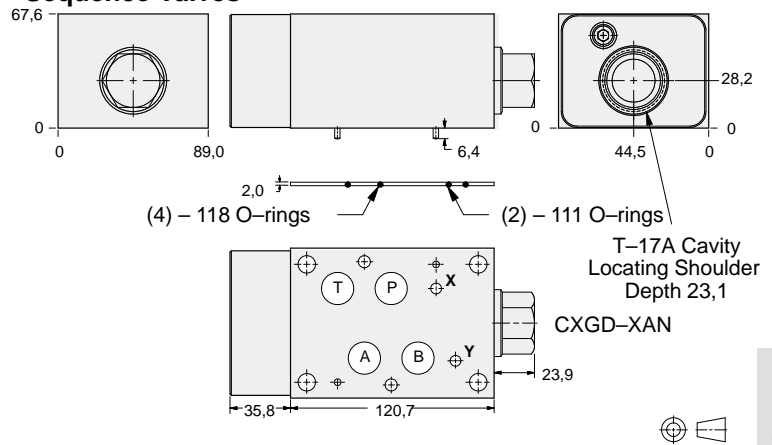

Sequence Valves

ALUMINIUM		SG IRON	
Model Code	List Price	Part Number	List Price
BK6		BK6/S	

TYPICAL CARTRIDGES USED WITH BODIES SHOWN ABOVE

	Pilot Operated Sequence Valve		
	RSHC Page 2.07		
	Pilot Operated "Kick-Down" Sequence Valve		
	SQHB Page 2.09		
	Air Controlled, Pilot Operated Sequence Valve		
	RSHE Page 2.11		
OTHER VALVES: