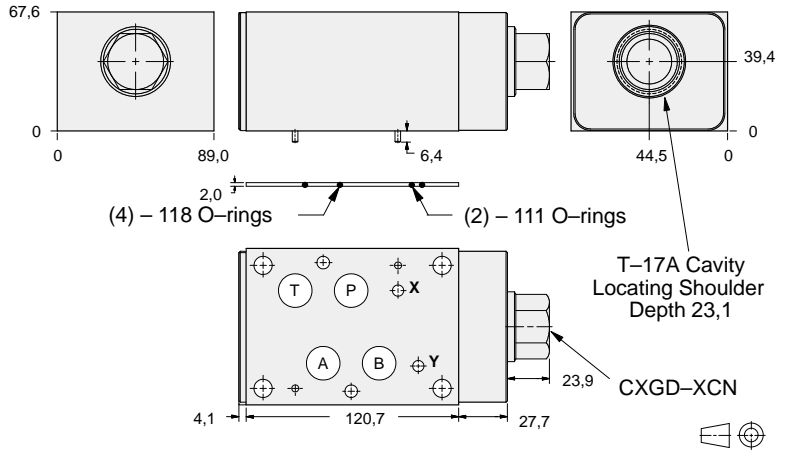

Sequence Valves

ALUMINIUM		SG IRON	
Model Code	List Price	Model Code	List Price
BK5		BK5/S