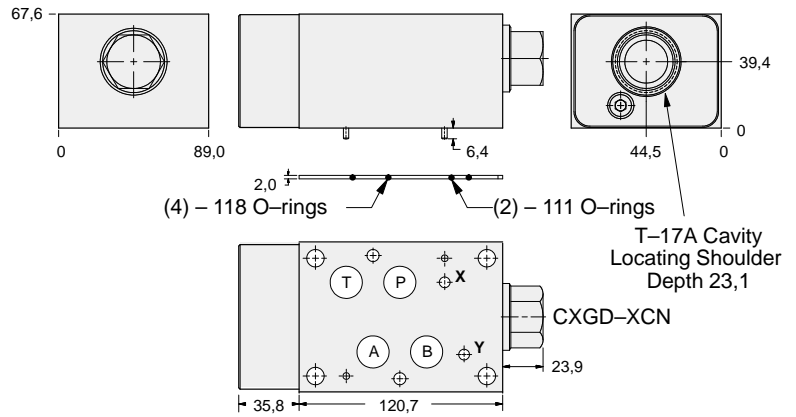

Sequence Valves

ALUMINIUM		SG IRON	
Model Code	List Price	Model Code	List Price
BK4		BK4/S