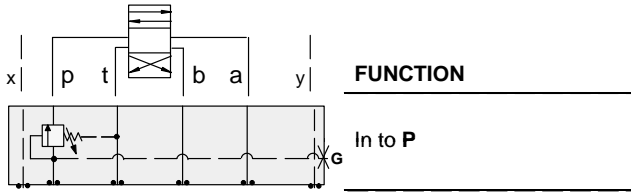

# ISO 07 SANDWICH BODIES

- Aluminium rated to 210 bar and SG Iron rated to 350 bar.
- See page viii for ordering cartridge/body and seals. Pressure ratings, material specifications on page xiv.

## Sequence Valves

Gauge Port (Plugged)	ALUMINIUM		SG IRON	
	Model Code	List Price	Model Code	List Price
.25 NPTF	<b>BKW</b>		<b>BKW/S</b>	
.25 BSPP	<b>BKW/M</b>		<b>BKW/T</b>	

07 SEQUENCE

TYPICAL CARTRIDGES USED WITH BODIES SHOWN ABOVE			
	Pilot Operated Sequence Valve		
	<b>RSHC Page 2.07</b>		
	Pilot Operated "Kick-Down" Sequence Valve		
	<b>SQHB Page 2.09</b>		
	Air Controlled, Pilot Operated Sequence Valve		
	<b>RSHE Page 2.11</b>		
<b>OTHER VALVES:</b>			