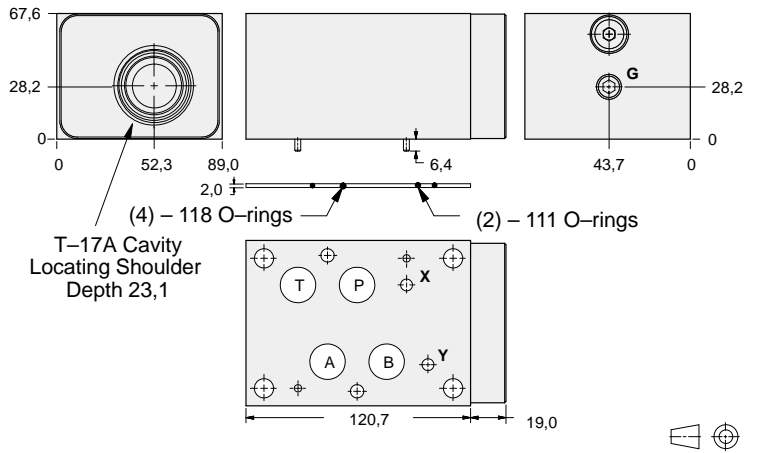

# ISO 07 SANDWICH BODIES

- Aluminium rated to 210 bar and SG Iron rated to 350 bar.
- See page viii for ordering cartridge/body and seals. Pressure ratings, material specifications on page xiv.

## Sequence Valves

Gauge Port (Plugged)	ALUMINIUM		SG IRON	
	Model Code	List Price	Model Code	List Price
.25 NPTF	<b>BKW</b>		<b>BKW/S</b>	
.25 BSPP	<b>BKW/M</b>		<b>BKW/T</b>	

07 SEQUENCE

TYPICAL CARTRIDGES USED WITH BODIES SHOWN ABOVE			
	Pilot Operated Sequence Valve		
	<b>RSHC Page 2.07</b>		
	Pilot Operated "Kick-Down" Sequence Valve		
	<b>SQHB Page 2.09</b>		
	Air Controlled, Pilot Operated Sequence Valve		
	<b>RSHE Page 2.11</b>		
<b>OTHER VALVES:</b>			