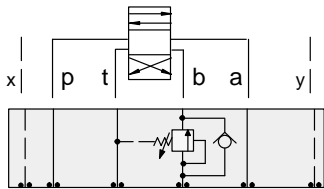

FUNCTION

Out of B
Reverse FF Check