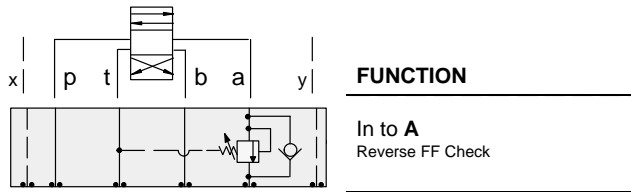

## Sequence Valves

Gauge Port (Plugged)	ALUMINIUM		SG IRON	
	Model Code	List Price	Model Code	List Price
.25 NPTF	<b>BKW</b>		<b>BKW/S</b>	
.25 BSPP	<b>BKW/M</b>		<b>BKW/T</b>	

07 SEQUENCE

TYPICAL CARTRIDGES USED WITH BODIES SHOWN ABOVE			
	Pilot Operated Sequence Valve		
	<b>RSHC Page 2.07</b>		
	Pilot Operated "Kick-Down" Sequence Valve		
	<b>SQHB Page 2.09</b>		
	Air Controlled, Pilot Operated Sequence Valve		
	<b>RSHE Page 2.11</b>		
<b>OTHER VALVES:</b>			

# ISO 07 SANDWICH BODIES

- Aluminium rated to 210 bar and SG Iron rated to 350 bar.
- See page viii for ordering cartridge/body and seals. Pressure ratings, material specifications on page xiv.